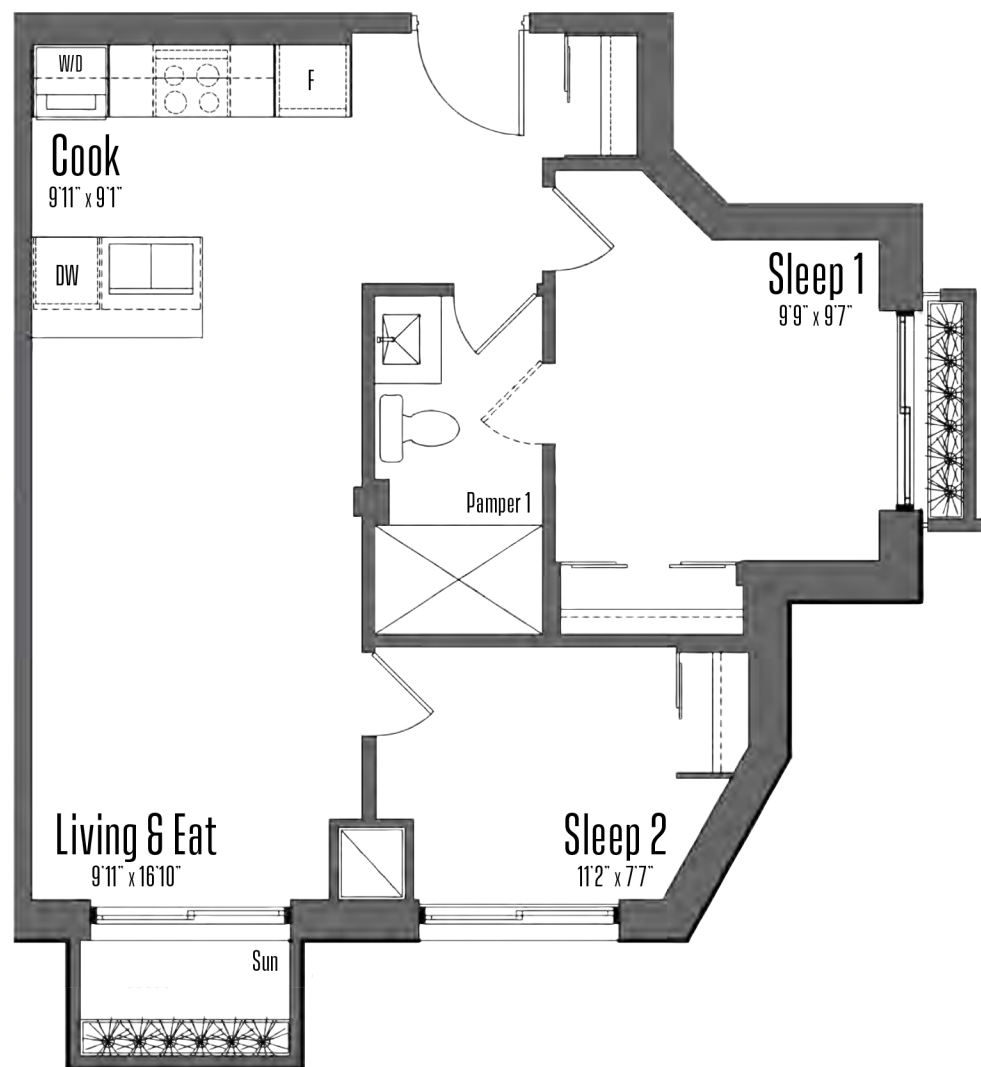

# UNIT 306

CONDOMINIUM

682 Sq. Ft.  
2 Beds  
1 Bath

3RD FLOOR

# UNIT 307

CONDOMINIUM

1260 Sq. Ft.  
3 Beds  
2 Bath

3RD FLOOR

SEAN

SEAN

ALL AREAS AND STATED ROOM DIMENSIONS ARE APPROXIMATE. FURNITURE IS NOT INCLUDED. SIZES AND SPECIFICATIONS ARE SUBJECT TO CHANGE WITHOUT NOTICE. ACTUAL USABLE FLOOR AREA MAY VARY FROM STATED FLOOR AREA. END UNIT WINDOWS SHOWN FOR END UNIT CONDITION ONLY. WINDOWS ON SIDE WALLS ARE SHOWN FOR END UNIT CONDITION ONLY, AND ARE NOT REPRESENTATIVE FOR INTERNAL UNIT CONDITION. ALL RENDERINGS AND HOME SITINGS ARE ARTISTS' IMPRESSIONS. E. & O. E.

ALL AREAS AND STATED ROOM DIMENSIONS ARE APPROXIMATE. FURNITURE IS NOT INCLUDED. SIZES AND SPECIFICATIONS ARE SUBJECT TO CHANGE WITHOUT NOTICE. ACTUAL USABLE FLOOR AREA MAY VARY FROM STATED FLOOR AREA. END UNIT WINDOWS SHOWN FOR END UNIT CONDITION ONLY. WINDOWS ON SIDE WALLS ARE SHOWN FOR END UNIT CONDITION ONLY, AND ARE NOT REPRESENTATIVE FOR INTERNAL UNIT CONDITION. ALL RENDERINGS AND HOME SITINGS ARE ARTISTS' IMPRESSIONS. E. & O. E.