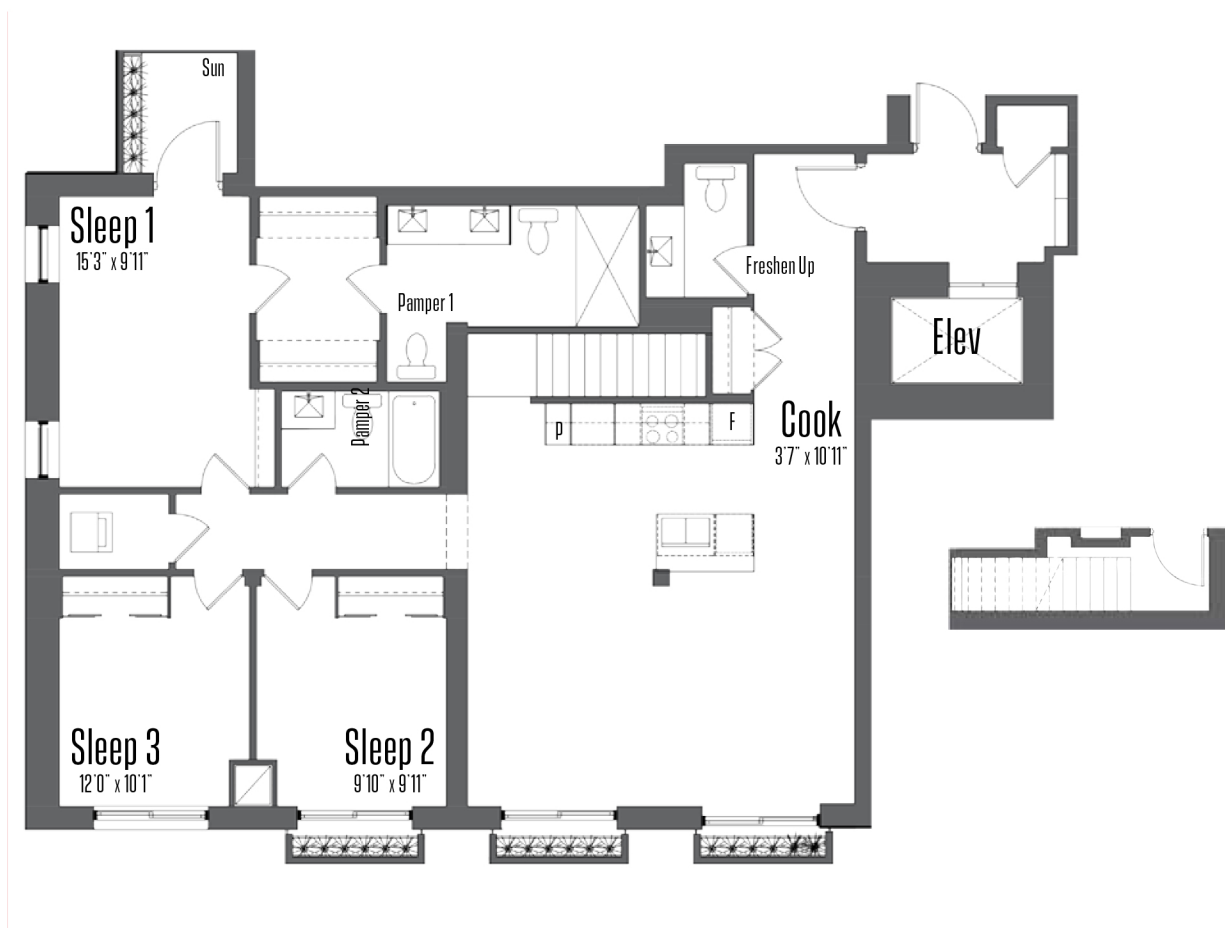

UNIT 201

CONDOMINIUM

1670 Sq. Ft.
3 Beds
2.5 Bath

2ND FLOOR

UNIT 301

CONDOMINIUM

840 Sq. Ft.
2 Beds
1 Bath

3RD FLOOR

SEAN.

SEAN.

ALL AREAS AND STATED ROOM DIMENSIONS ARE APPROXIMATE. FURNITURE IS NOT INCLUDED. SIZES AND SPECIFICATIONS ARE SUBJECT TO CHANGE WITHOUT NOTICE. ACTUAL USABLE FLOOR AREA MAY VARY FROM STATED FLOOR AREA. END UNIT WINDOWS SHOWN FOR END UNIT CONDITION ONLY. WINDOWS ON SIDE WALLS ARE SHOWN FOR END UNIT CONDITION ONLY, AND ARE NOT REPRESENTATIVE FOR INTERNAL UNIT CONDITION. ALL RENDERINGS AND HOME SITINGS ARE ARTISTS' IMPRESSIONS. E. & O. E.

ALL AREAS AND STATED ROOM DIMENSIONS ARE APPROXIMATE. FURNITURE IS NOT INCLUDED. SIZES AND SPECIFICATIONS ARE SUBJECT TO CHANGE WITHOUT NOTICE. ACTUAL USABLE FLOOR AREA MAY VARY FROM STATED FLOOR AREA. END UNIT WINDOWS SHOWN FOR END UNIT CONDITION ONLY. WINDOWS ON SIDE WALLS ARE SHOWN FOR END UNIT CONDITION ONLY, AND ARE NOT REPRESENTATIVE FOR INTERNAL UNIT CONDITION. ALL RENDERINGS AND HOME SITINGS ARE ARTISTS' IMPRESSIONS. E. & O. E.