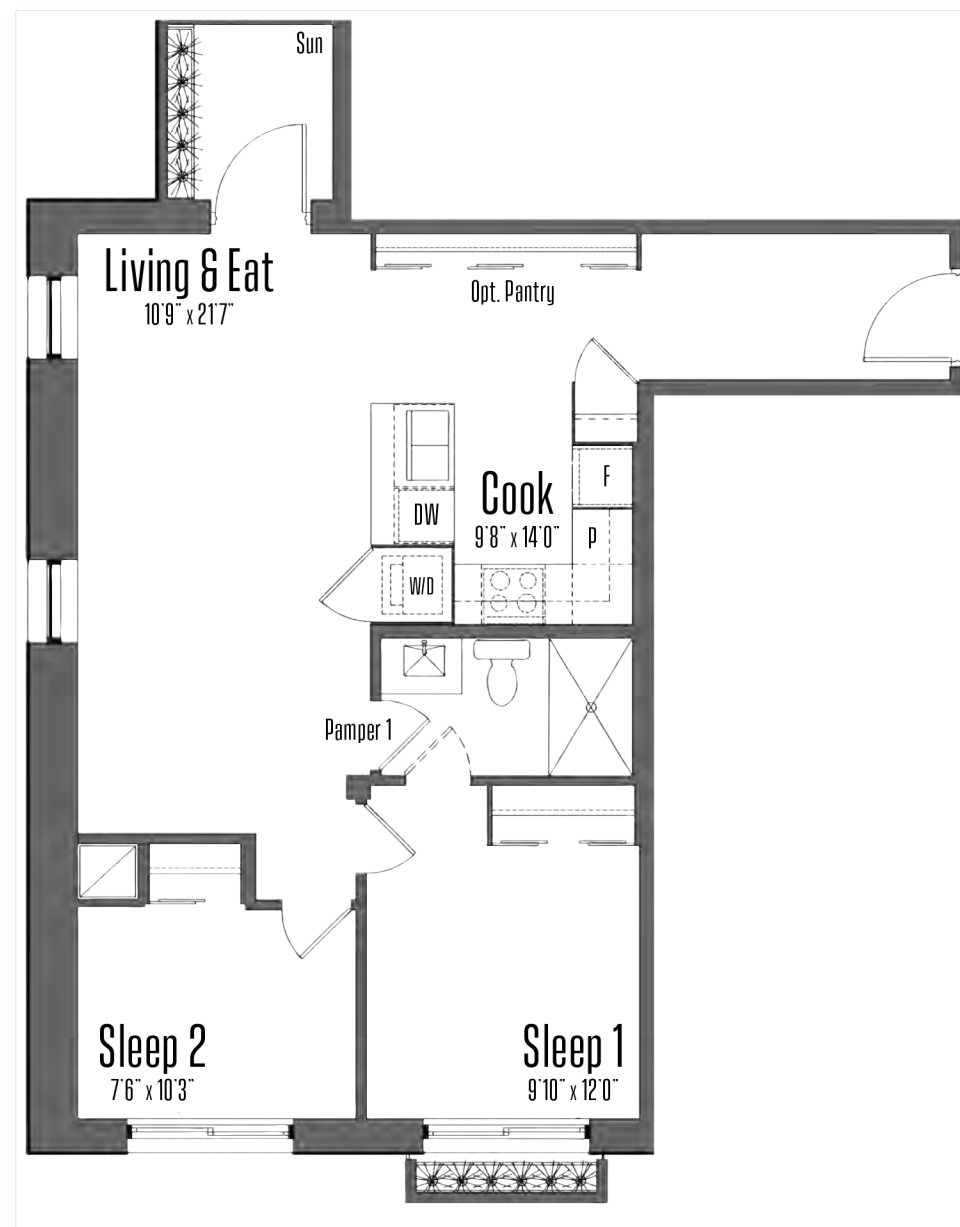

UNIT 201

CONDOMINIUM

1670 Sq. Ft.
3 Beds
2.5 Bath

2ND FLOOR

UNIT 301

CONDOMINIUM

840 Sq. Ft.
2 Beds
1 Bath

3RD FLOOR

SEAN.

SEAN.

ALL AREAS AND STATED ROOM DIMENSIONS ARE APPROXIMATE. FURNITURE IS NOT INCLUDED. SIZES AND SPECIFICATIONS ARE SUBJECT TO CHANGE WITHOUT NOTICE. ACTUAL USABLE FLOOR AREA MAY VARY FROM STATED FLOOR AREA. END UNIT WINDOWS SHOWN FOR END UNIT CONDITION ONLY. WINDOWS ON SIDE WALLS ARE SHOWN FOR END UNIT CONDITION ONLY, AND ARE NOT REPRESENTATIVE FOR INTERNAL UNIT CONDITION. ALL RENDERINGS AND HOME SITINGS ARE ARTISTS' IMPRESSIONS. E. & O. E.

ALL AREAS AND STATED ROOM DIMENSIONS ARE APPROXIMATE. FURNITURE IS NOT INCLUDED. SIZES AND SPECIFICATIONS ARE SUBJECT TO CHANGE WITHOUT NOTICE. ACTUAL USABLE FLOOR AREA MAY VARY FROM STATED FLOOR AREA. END UNIT WINDOWS SHOWN FOR END UNIT CONDITION ONLY. WINDOWS ON SIDE WALLS ARE SHOWN FOR END UNIT CONDITION ONLY, AND ARE NOT REPRESENTATIVE FOR INTERNAL UNIT CONDITION. ALL RENDERINGS AND HOME SITINGS ARE ARTISTS' IMPRESSIONS. E. & O. E.