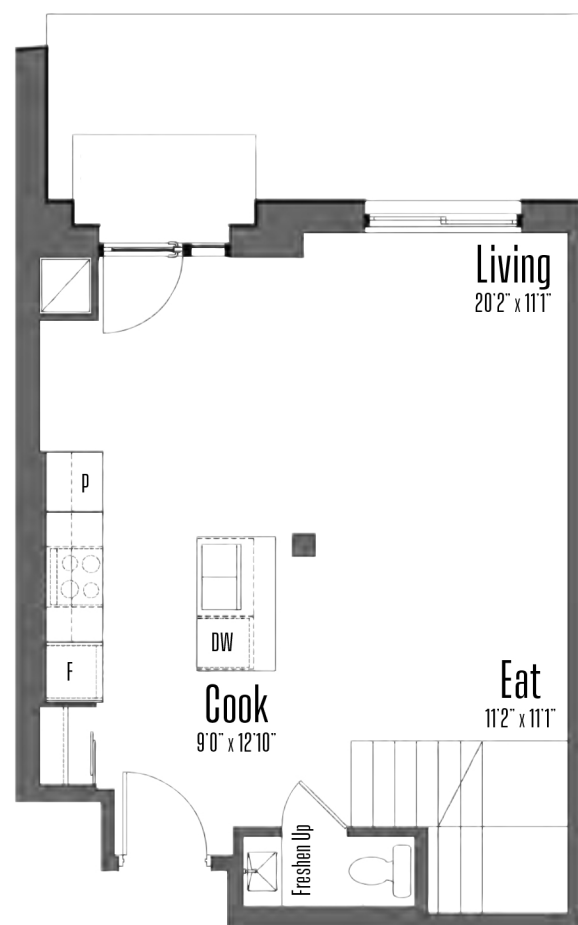

UNIT 108

CONDOMINIUM

1247 Sq. Ft.
2 Beds
2.5 Bath

GROUND FLOOR

SECOND FLOOR

GROUND FLOOR

2ND FLOOR

UNIT 109

CONDOMINIUM

2060 Sq. Ft.
4 Beds
3 Bath

GROUND FLOOR

SECOND FLOOR

GROUND FLOOR

2ND FLOOR

SEAN

SEAN