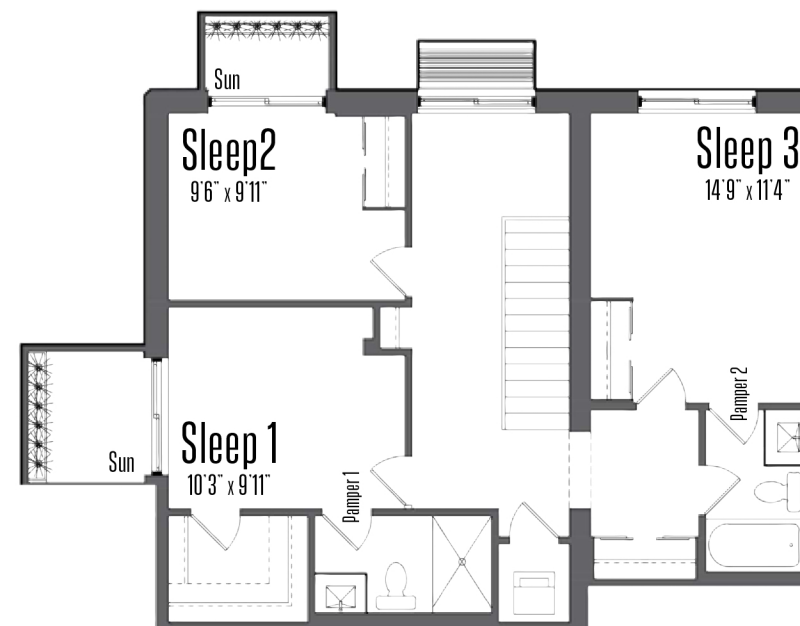

UNIT 108

CONDOMINIUM

1247 Sq. Ft.
2 Beds
2.5 Bath

GROUND FLOOR

SECOND FLOOR

GROUND FLOOR

2ND FLOOR

UNIT 109

CONDOMINIUM

2060 Sq. Ft.
4 Beds
3 Bath

GROUND FLOOR

SECOND FLOOR

GROUND FLOOR

2ND FLOOR

SEAN

SEAN