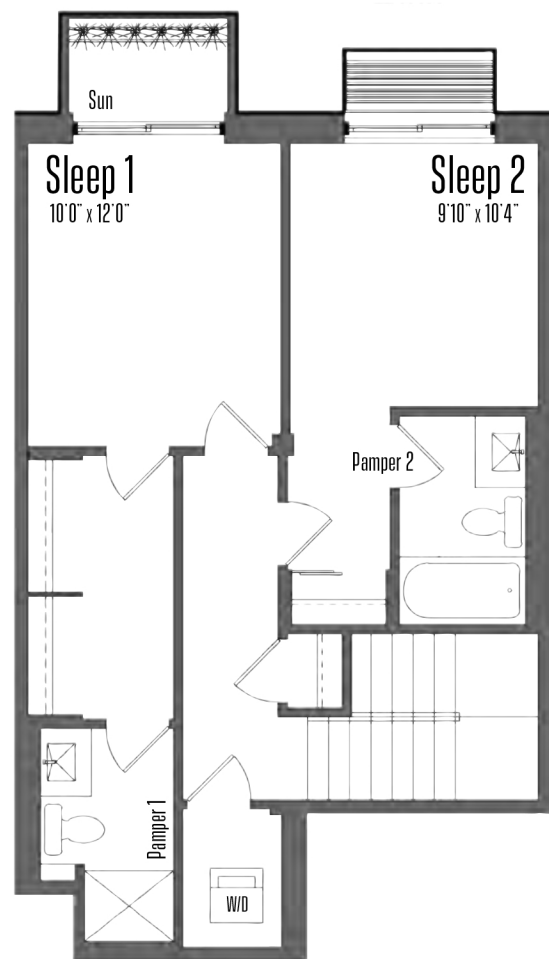

UNIT 108

CONDOMINIUM

1247 Sq. Ft.
2 Beds
2.5 Bath

GROUND FLOOR

SECOND FLOOR

GROUND FLOOR

2ND FLOOR

UNIT 109

CONDOMINIUM

2060 Sq. Ft.
4 Beds
3 Bath

GROUND FLOOR

SECOND FLOOR

GROUND FLOOR

2ND FLOOR

SEAN

SEAN