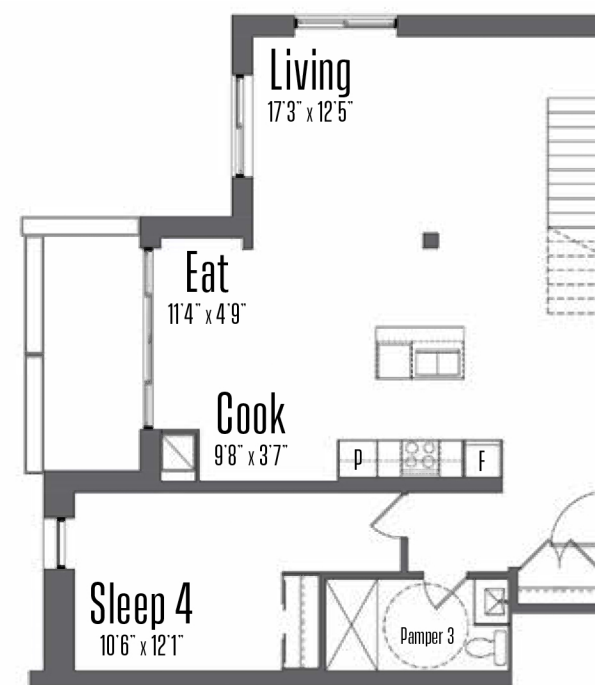

UNIT 108

CONDOMINIUM

1247 Sq. Ft.
2 Beds
2.5 Bath

GROUND FLOOR

SECOND FLOOR

GROUND FLOOR

2ND FLOOR

UNIT 109

CONDOMINIUM

2060 Sq. Ft.
4 Beds
3 Bath

GROUND FLOOR

SECOND FLOOR

GROUND FLOOR

2ND FLOOR

SEAN

SEAN