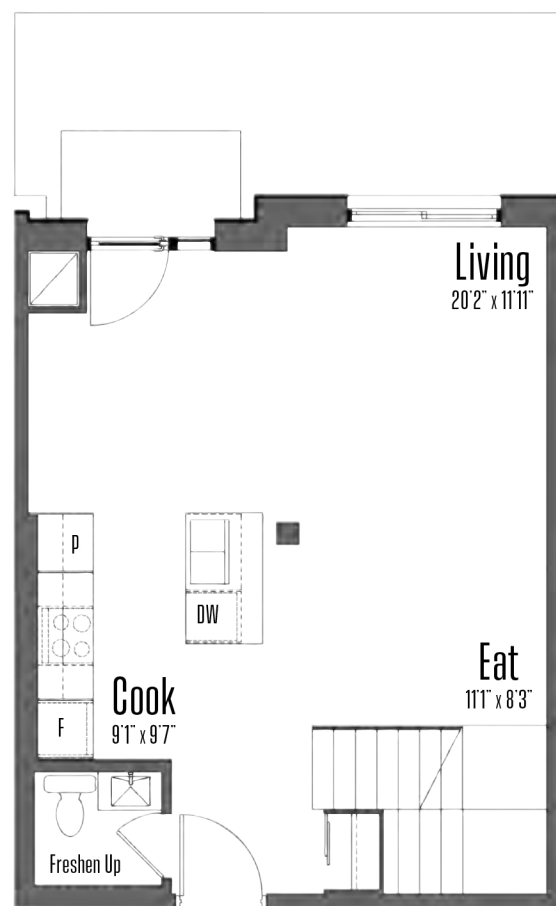

UNIT 106

CONDOMINIUM

1250 Sq. Ft.
2 Beds
2.5 Bath

GROUND FLOOR

SECOND FLOOR

GROUND FLOOR

SECOND FLOOR

GROUND FLOOR

2ND FLOOR

GROUND FLOOR

2ND FLOOR

SEAN

UNIT 107

CONDOMINIUM

1250 Sq. Ft.
2 Beds
2.5 Bath

SEAN

ALL AREAS AND STATED ROOM DIMENSIONS ARE APPROXIMATE. FURNITURE IS NOT INCLUDED. SIZES AND SPECIFICATIONS ARE SUBJECT TO CHANGE WITHOUT NOTICE. ACTUAL USABLE FLOOR AREA MAY VARY FROM STATED FLOOR AREA. END UNIT WINDOWS SHOWN FOR END UNIT CONDITION ONLY. WINDOWS ON SIDE WALLS ARE SHOWN FOR END UNIT CONDITION ONLY, AND ARE NOT REPRESENTATIVE FOR INTERNAL UNIT CONDITION. ALL RENDERINGS AND HOME SITINGS ARE ARTISTS' IMPRESSIONS. E. & O. E.