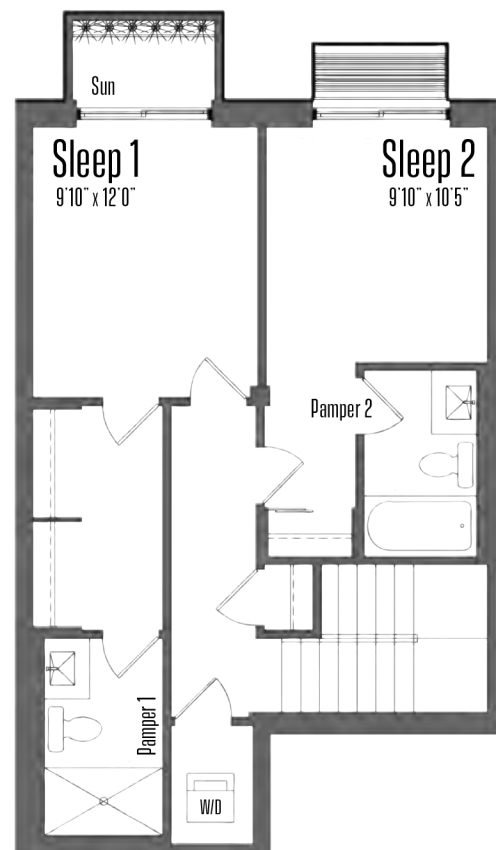

UNIT 106

CONDOMINIUM

1250 Sq. Ft.
2 Beds
2.5 Bath

GROUND FLOOR

SECOND FLOOR

GROUND FLOOR

SECOND FLOOR

GROUND FLOOR

2ND FLOOR

GROUND FLOOR

2ND FLOOR

SEAN

UNIT 107

CONDOMINIUM

1250 Sq. Ft.
2 Beds
2.5 Bath

SEAN

ALL AREAS AND STATED ROOM DIMENSIONS ARE APPROXIMATE. FURNITURE IS NOT INCLUDED. SIZES AND SPECIFICATIONS ARE SUBJECT TO CHANGE WITHOUT NOTICE. ACTUAL USABLE FLOOR AREA MAY VARY FROM STATED FLOOR AREA. END UNIT WINDOWS SHOWN FOR END UNIT CONDITION ONLY. WINDOWS ON SIDE WALLS ARE SHOWN FOR END UNIT CONDITION ONLY, AND ARE NOT REPRESENTATIVE FOR INTERNAL UNIT CONDITION. ALL RENDERINGS AND HOME SITINGS ARE ARTISTS' IMPRESSIONS. E. & O. E.