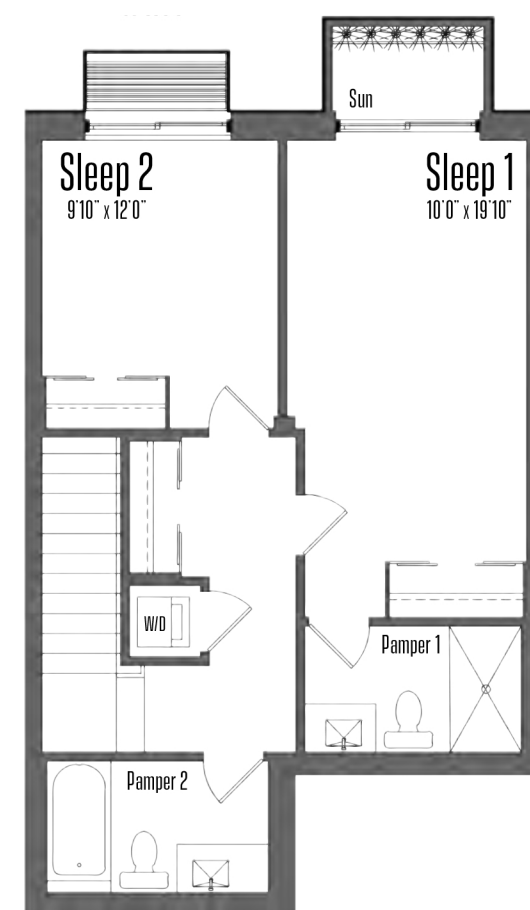

UNIT 106

CONDOMINIUM

1250 Sq. Ft.
2 Beds
2.5 Bath

GROUND FLOOR

SECOND FLOOR

GROUND FLOOR

SECOND FLOOR

GROUND FLOOR

2ND FLOOR

GROUND FLOOR

2ND FLOOR

SEAN

UNIT 107

CONDOMINIUM

1250 Sq. Ft.
2 Beds
2.5 Bath

SEAN

ALL AREAS AND STATED ROOM DIMENSIONS ARE APPROXIMATE. FURNITURE IS NOT INCLUDED. SIZES AND SPECIFICATIONS ARE SUBJECT TO CHANGE WITHOUT NOTICE. ACTUAL USABLE FLOOR AREA MAY VARY FROM STATED FLOOR AREA. END UNIT WINDOWS SHOWN FOR END UNIT CONDITION ONLY. WINDOWS ON SIDE WALLS ARE SHOWN FOR END UNIT CONDITION ONLY, AND ARE NOT REPRESENTATIVE FOR INTERNAL UNIT CONDITION. ALL RENDERINGS AND HOME SITINGS ARE ARTISTS' IMPRESSIONS. E. & O. E.