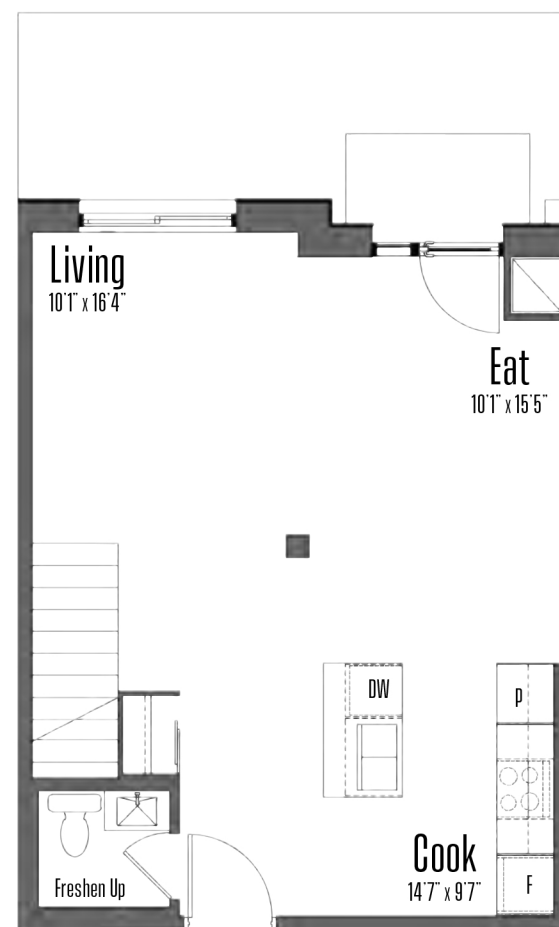

UNIT 106

CONDOMINIUM

1250 Sq. Ft.
2 Beds
2.5 Bath

GROUND FLOOR

SECOND FLOOR

GROUND FLOOR

SECOND FLOOR

GROUND FLOOR

2ND FLOOR

GROUND FLOOR

2ND FLOOR

SEAN

UNIT 107

CONDOMINIUM

1250 Sq. Ft.
2 Beds
2.5 Bath

SEAN

ALL AREAS AND STATED ROOM DIMENSIONS ARE APPROXIMATE. FURNITURE IS NOT INCLUDED. SIZES AND SPECIFICATIONS ARE SUBJECT TO CHANGE WITHOUT NOTICE. ACTUAL USABLE FLOOR AREA MAY VARY FROM STATED FLOOR AREA. END UNIT WINDOWS SHOWN FOR END UNIT CONDITION ONLY. WINDOWS ON SIDE WALLS ARE SHOWN FOR END UNIT CONDITION ONLY, AND ARE NOT REPRESENTATIVE FOR INTERNAL UNIT CONDITION. ALL RENDERINGS AND HOME SITINGS ARE ARTISTS' IMPRESSIONS. E. & O. E.