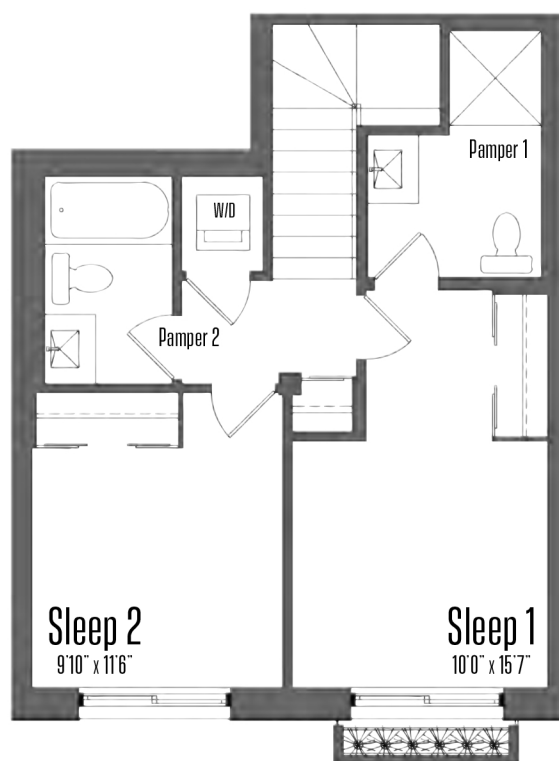

UNIT 101

CONDOMINIUM

1121 Sq. Ft.
2 Beds
2 Bath

GROUND FLOOR

SECOND FLOOR

GROUND FLOOR

SECOND FLOOR

SEAN

SEAN

UNIT 102

CONDOMINIUM

1259 Sq. Ft.
2 Beds
2.5 Bath

GROUND FLOOR

2ND FLOOR

GROUND FLOOR

2ND FLOOR

ALL AREAS AND STATED ROOM DIMENSIONS ARE APPROXIMATE. FURNITURE IS NOT INCLUDED. SIZES AND SPECIFICATIONS ARE SUBJECT TO CHANGE WITHOUT NOTICE. ACTUAL USABLE FLOOR AREA MAY VARY FROM STATED FLOOR AREA. END UNIT WINDOWS SHOWN FOR END UNIT CONDITION ONLY. WINDOWS ON SIDE WALLS ARE SHOWN FOR END UNIT CONDITION ONLY, AND ARE NOT REPRESENTATIVE FOR INTERNAL UNIT CONDITION. ALL RENDERINGS AND HOME SITINGS ARE ARTISTS' IMPRESSIONS. E. & O. E.