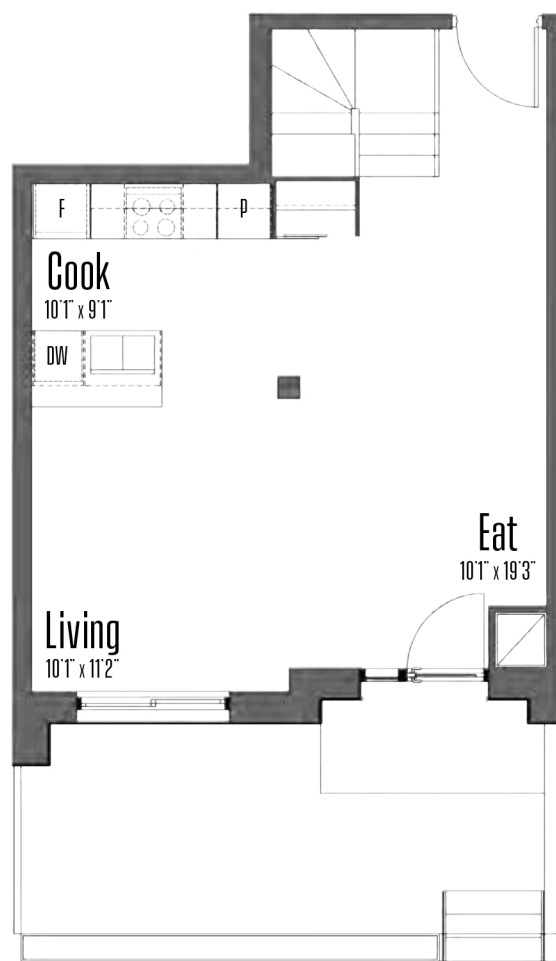

UNIT 101

CONDOMINIUM

1121 Sq. Ft.
2 Beds
2 Bath

GROUND FLOOR

SECOND FLOOR

GROUND FLOOR

SECOND FLOOR

SEAN

SEAN

UNIT 102

CONDOMINIUM

1259 Sq. Ft.
2 Beds
2.5 Bath

GROUND FLOOR

2ND FLOOR

GROUND FLOOR

2ND FLOOR

ALL AREAS AND STATED ROOM DIMENSIONS ARE APPROXIMATE. FURNITURE IS NOT INCLUDED. SIZES AND SPECIFICATIONS ARE SUBJECT TO CHANGE WITHOUT NOTICE. ACTUAL USABLE FLOOR AREA MAY VARY FROM STATED FLOOR AREA. END UNIT WINDOWS SHOWN FOR END UNIT CONDITION ONLY. WINDOWS ON SIDE WALLS ARE SHOWN FOR END UNIT CONDITION ONLY, AND ARE NOT REPRESENTATIVE FOR INTERNAL UNIT CONDITION. ALL RENDERINGS AND HOME SITINGS ARE ARTISTS' IMPRESSIONS. E. & O. E.