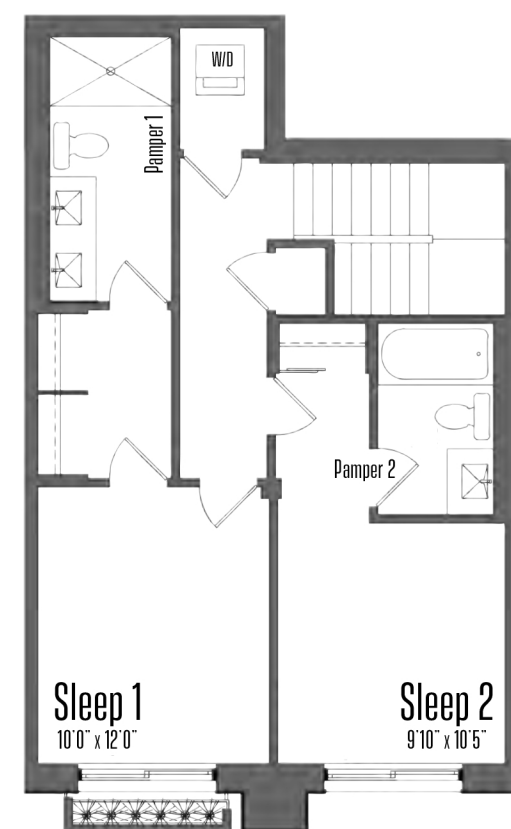

UNIT 101

CONDOMINIUM

1121 Sq. Ft.
2 Beds
2 Bath

GROUND FLOOR

SECOND FLOOR

GROUND FLOOR

SECOND FLOOR

SEAN

SEAN

UNIT 102

CONDOMINIUM

1259 Sq. Ft.
2 Beds
2.5 Bath

GROUND FLOOR

2ND FLOOR

GROUND FLOOR

2ND FLOOR

ALL AREAS AND STATED ROOM DIMENSIONS ARE APPROXIMATE. FURNITURE IS NOT INCLUDED. SIZES AND SPECIFICATIONS ARE SUBJECT TO CHANGE WITHOUT NOTICE. ACTUAL USABLE FLOOR AREA MAY VARY FROM STATED FLOOR AREA. END UNIT WINDOWS SHOWN FOR END UNIT CONDITION ONLY. WINDOWS ON SIDE WALLS ARE SHOWN FOR END UNIT CONDITION ONLY, AND ARE NOT REPRESENTATIVE FOR INTERNAL UNIT CONDITION. ALL RENDERINGS AND HOME SITINGS ARE ARTISTS' IMPRESSIONS. E. & O. E.