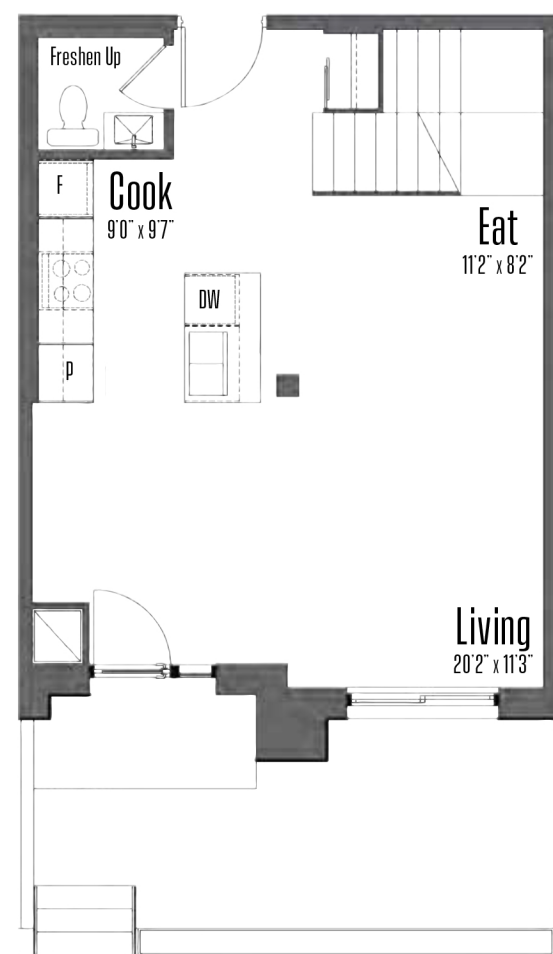

UNIT 101

CONDOMINIUM

1121 Sq. Ft.
2 Beds
2 Bath

GROUND FLOOR

SECOND FLOOR

GROUND FLOOR

SECOND FLOOR

SEAN

SEAN

UNIT 102

CONDOMINIUM

1259 Sq. Ft.
2 Beds
2.5 Bath

GROUND FLOOR

2ND FLOOR

GROUND FLOOR

2ND FLOOR

ALL AREAS AND STATED ROOM DIMENSIONS ARE APPROXIMATE. FURNITURE IS NOT INCLUDED. SIZES AND SPECIFICATIONS ARE SUBJECT TO CHANGE WITHOUT NOTICE. ACTUAL USABLE FLOOR AREA MAY VARY FROM STATED FLOOR AREA. END UNIT WINDOWS SHOWN FOR END UNIT CONDITION ONLY. WINDOWS ON SIDE WALLS ARE SHOWN FOR END UNIT CONDITION ONLY, AND ARE NOT REPRESENTATIVE FOR INTERNAL UNIT CONDITION. ALL RENDERINGS AND HOME SITINGS ARE ARTISTS' IMPRESSIONS. E. & O. E.